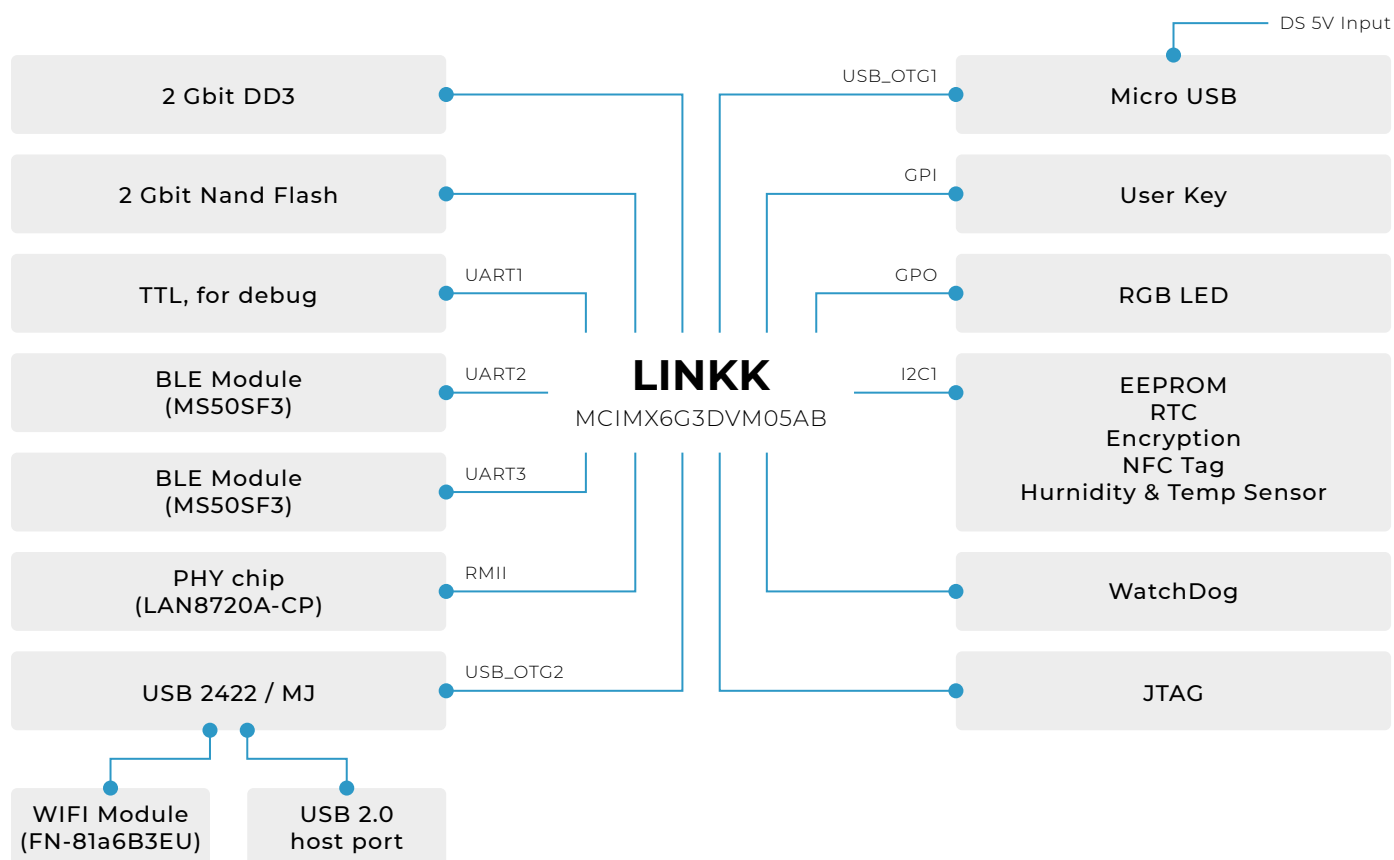

HARDWARE + LAS SERVICE

HARDWARE + LAS SERVICE

- 100% secure tunnel like connection based on patent pending technology
- Complete end-to-end easy to adapt for manufacturers solution
- Modular software based on subscriber-publisher mechanisms
- Preaggregation of data software module used to reduce cloud service data usage
- Operating system based on Linux Yocto that reduces effort of de-velopment for our customer